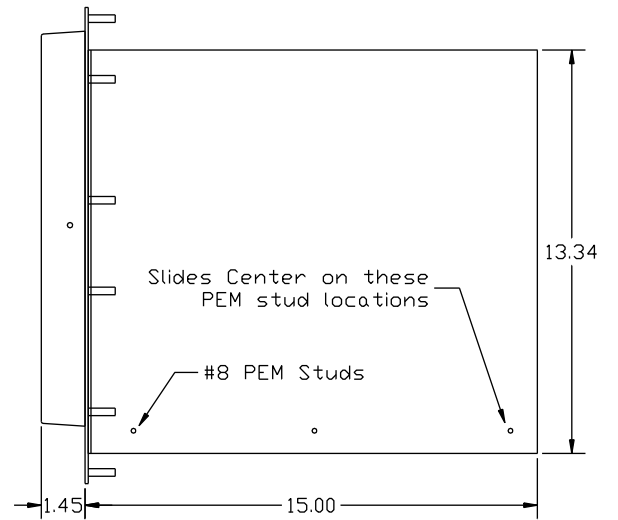

CM1710 Industrial Video Monitor - Panel Mount Version

CM1710 Industrial Video Monitor - Rack Mount Version