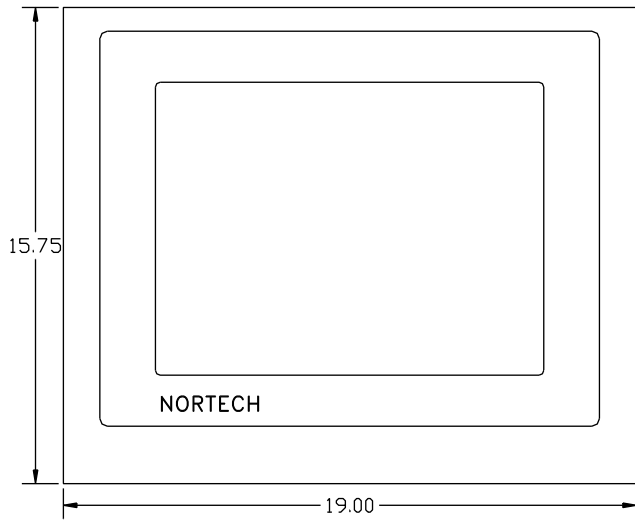

CM1710 Industrial Video Monitor - Panel Mount Version

CM1710 Industrial Video Monitor - Rack Mount Version