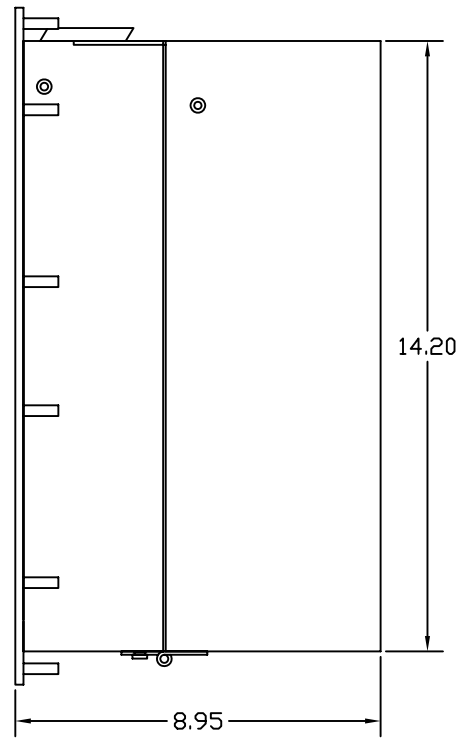

# FPI1500 Series Panel Mount Dimensions

# FPI1500 Series Rack Mount Dimensions