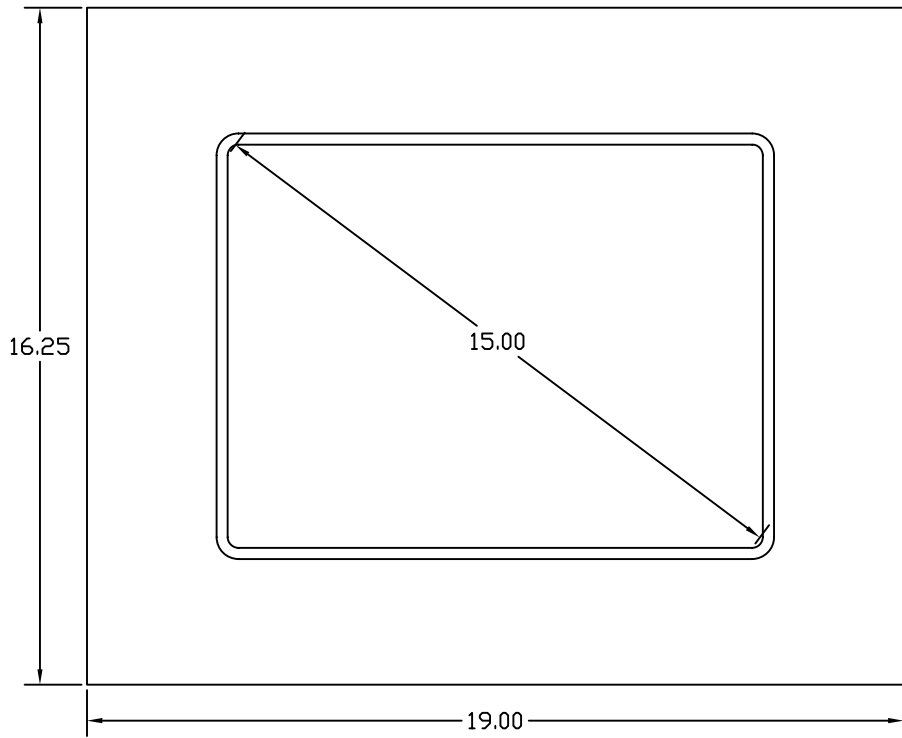

# FPI1500 Series Panel Mount Dimensions