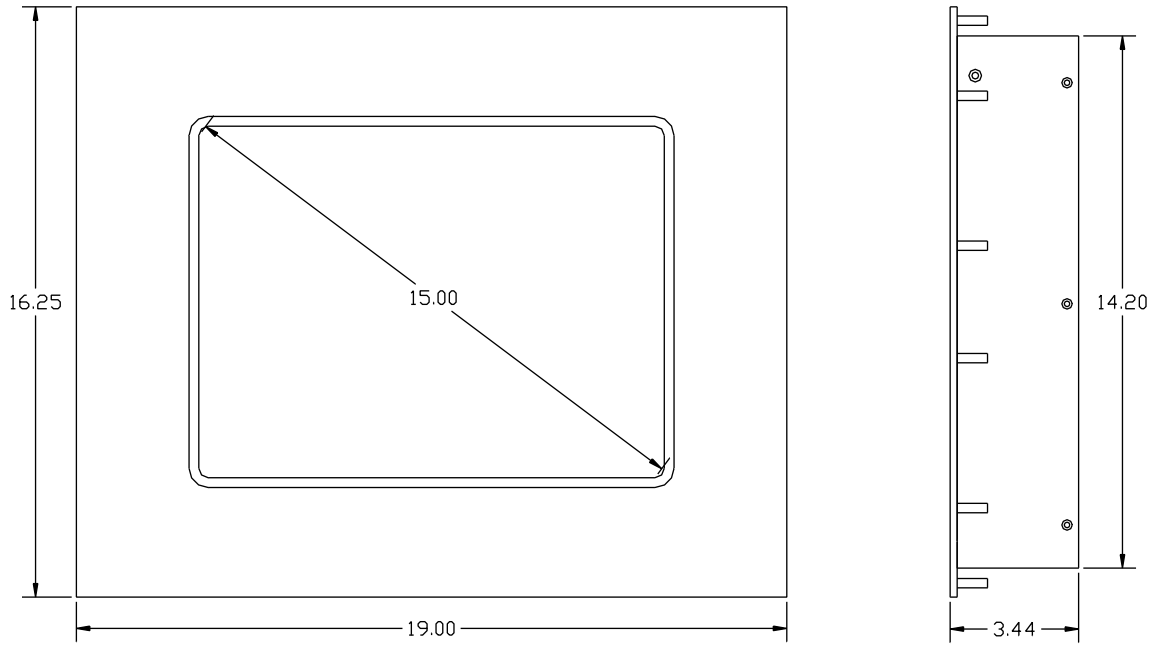

FPI1510 Series Panel Mount Dimensions

FPI1510 Series Rack Mount Dimensions