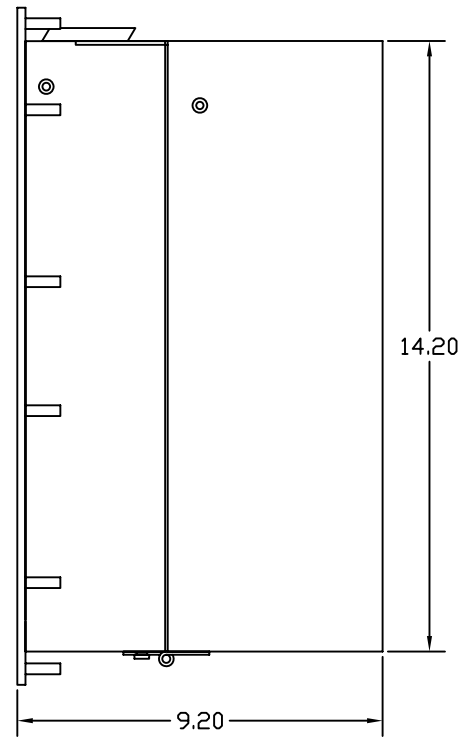

FPI1700 Series Panel Mount Dimensions

FPI1700 Series Rack Mount Dimensions