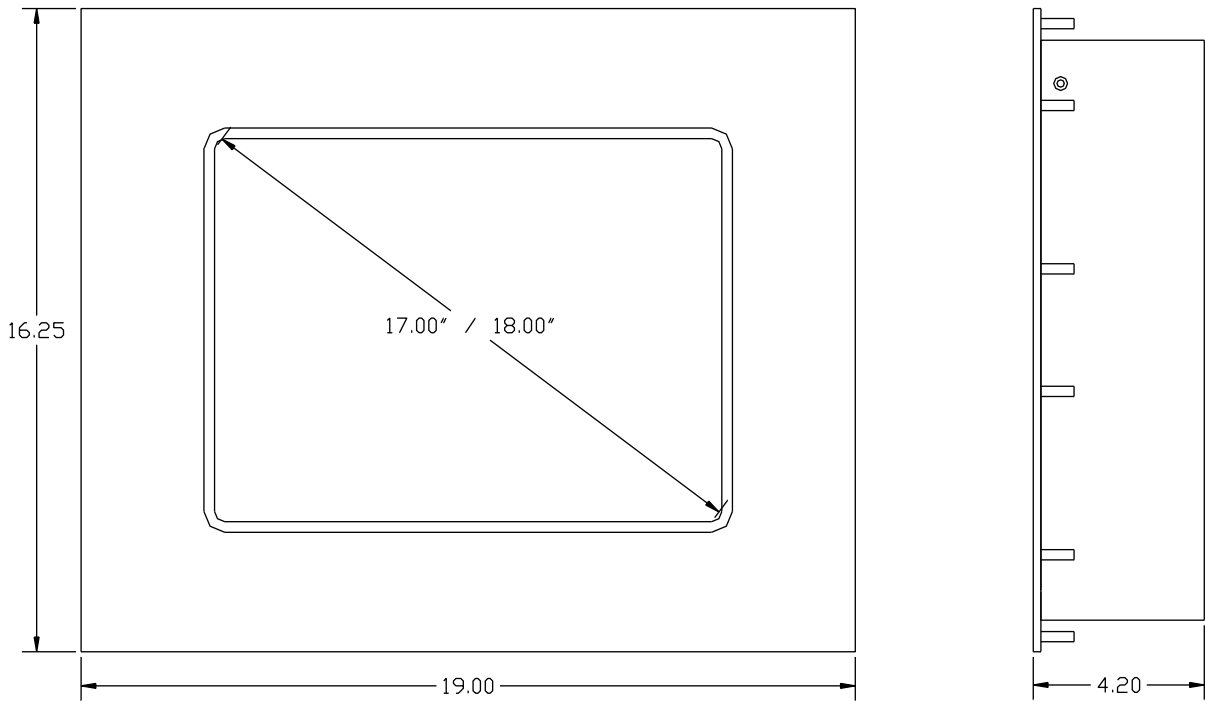

FPI1710 / FPI1810 Series Panel Mount Dimensions

FPI1710 / FPI1810 Series Rack Mount Dimensions