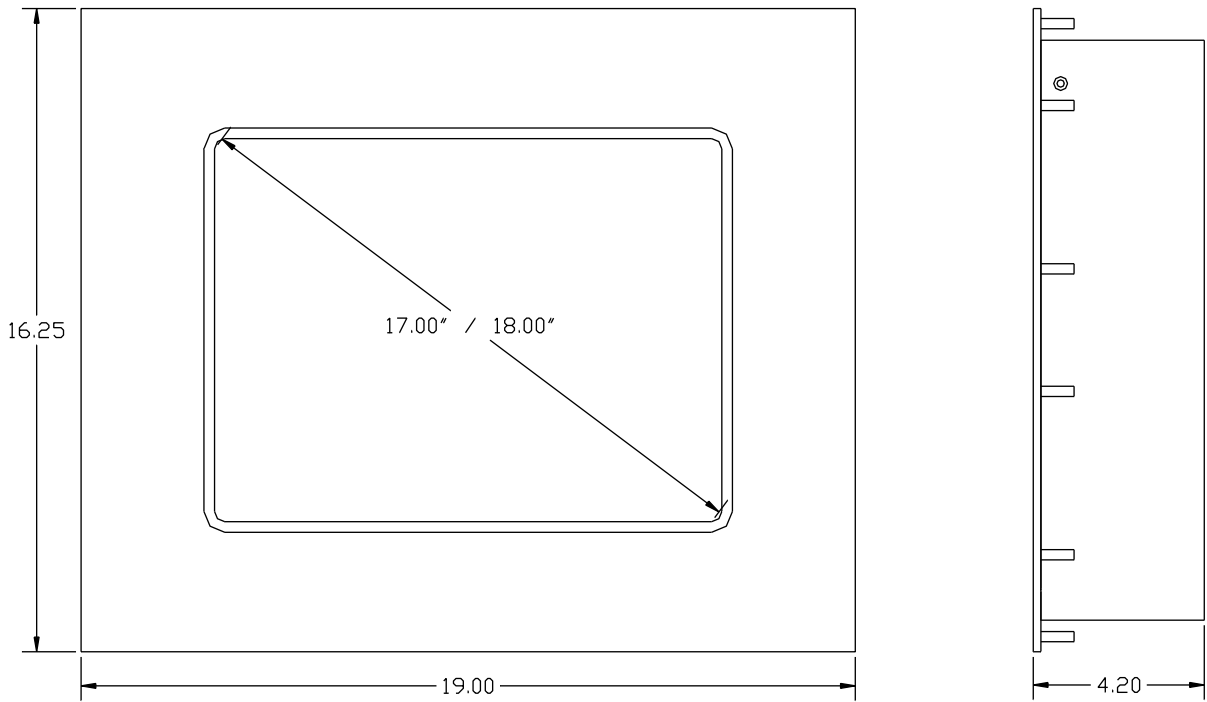

FPI1710 / FPI1810 Series Panel Mount Dimensions

FPI1710 / FPI1810 Series Rack Mount Dimensions