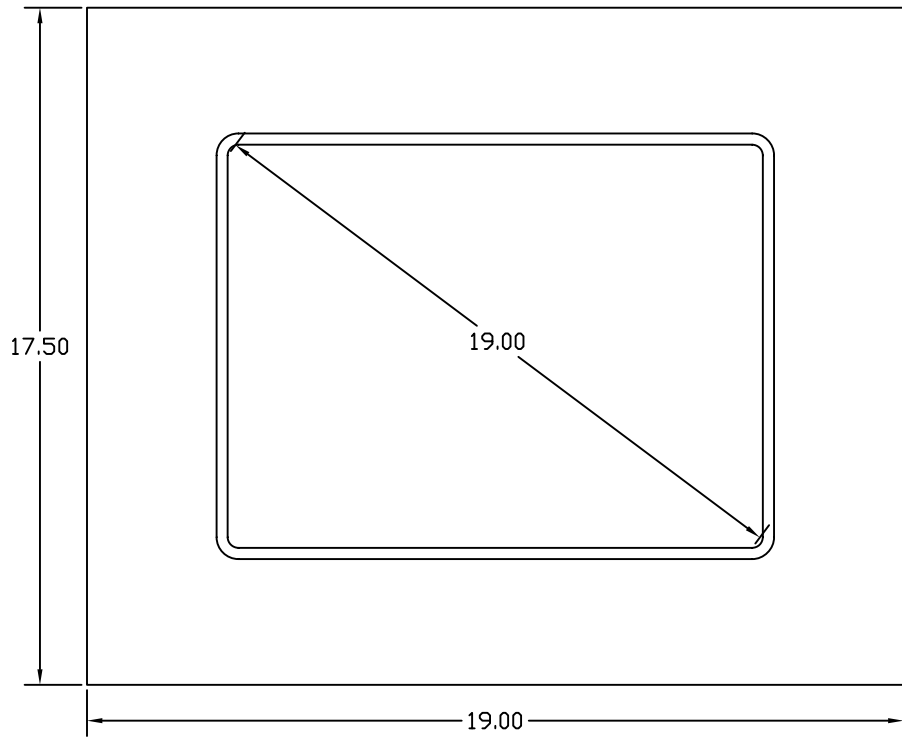

# FPI1900 Series Panel Mount Dimensions

# FPI1900 Series Rack Mount Dimensions