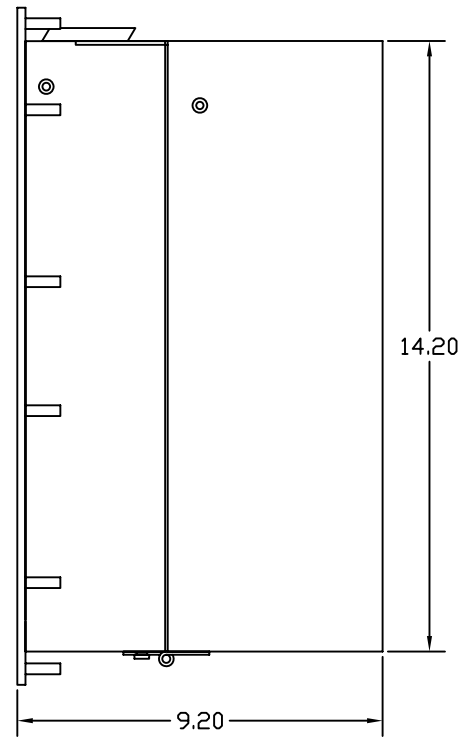

# FPI1900 Series Panel Mount Dimensions

# FPI1900 Series Rack Mount Dimensions