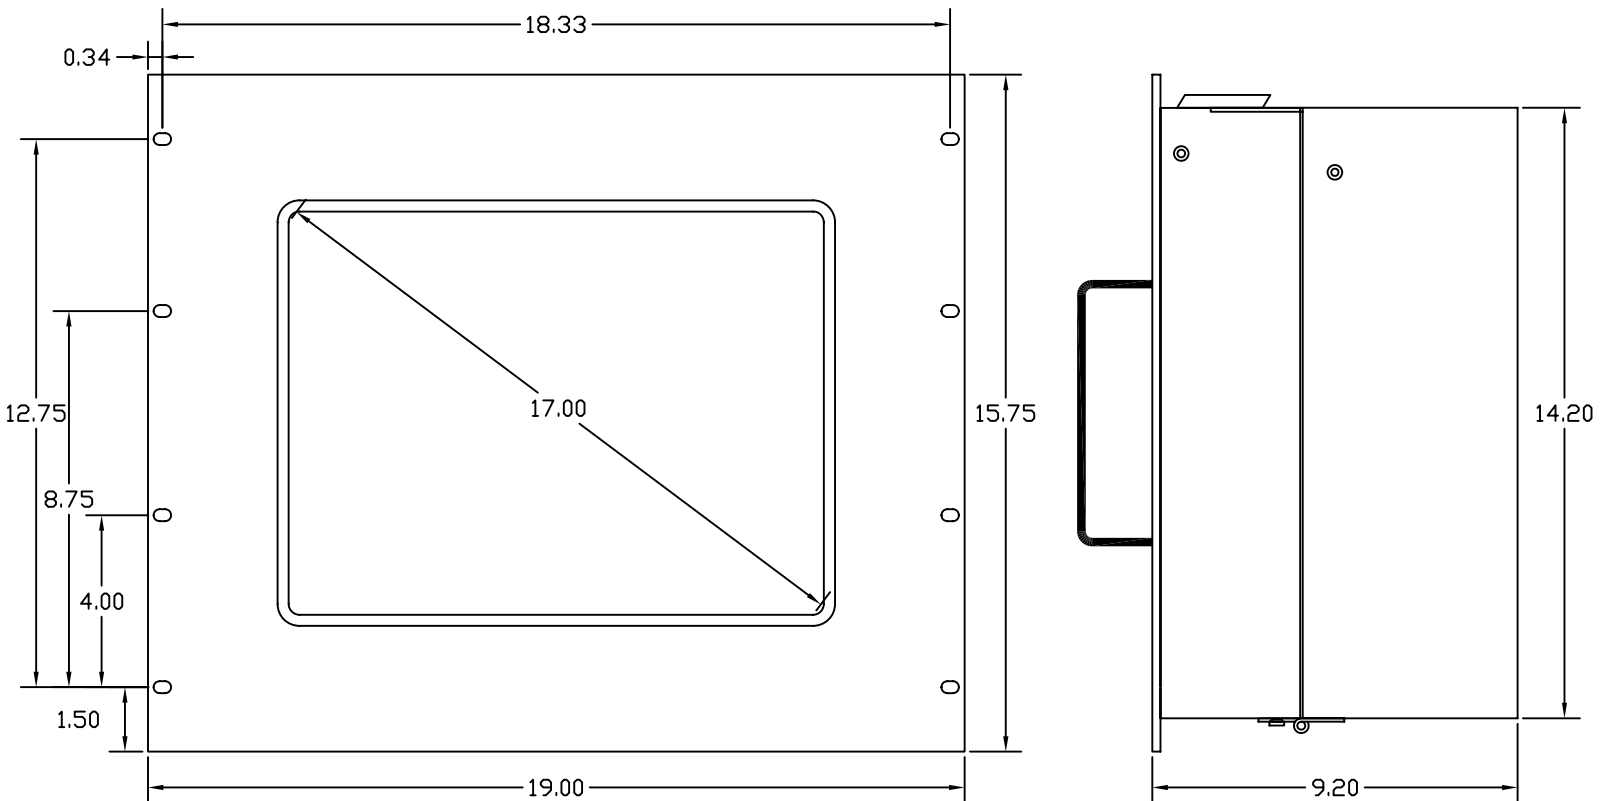

FPI1700 Series Panel Mount Dimensions

FPI1700 Series Rack Mount Dimensions

FPI1700-P Panel Cutout