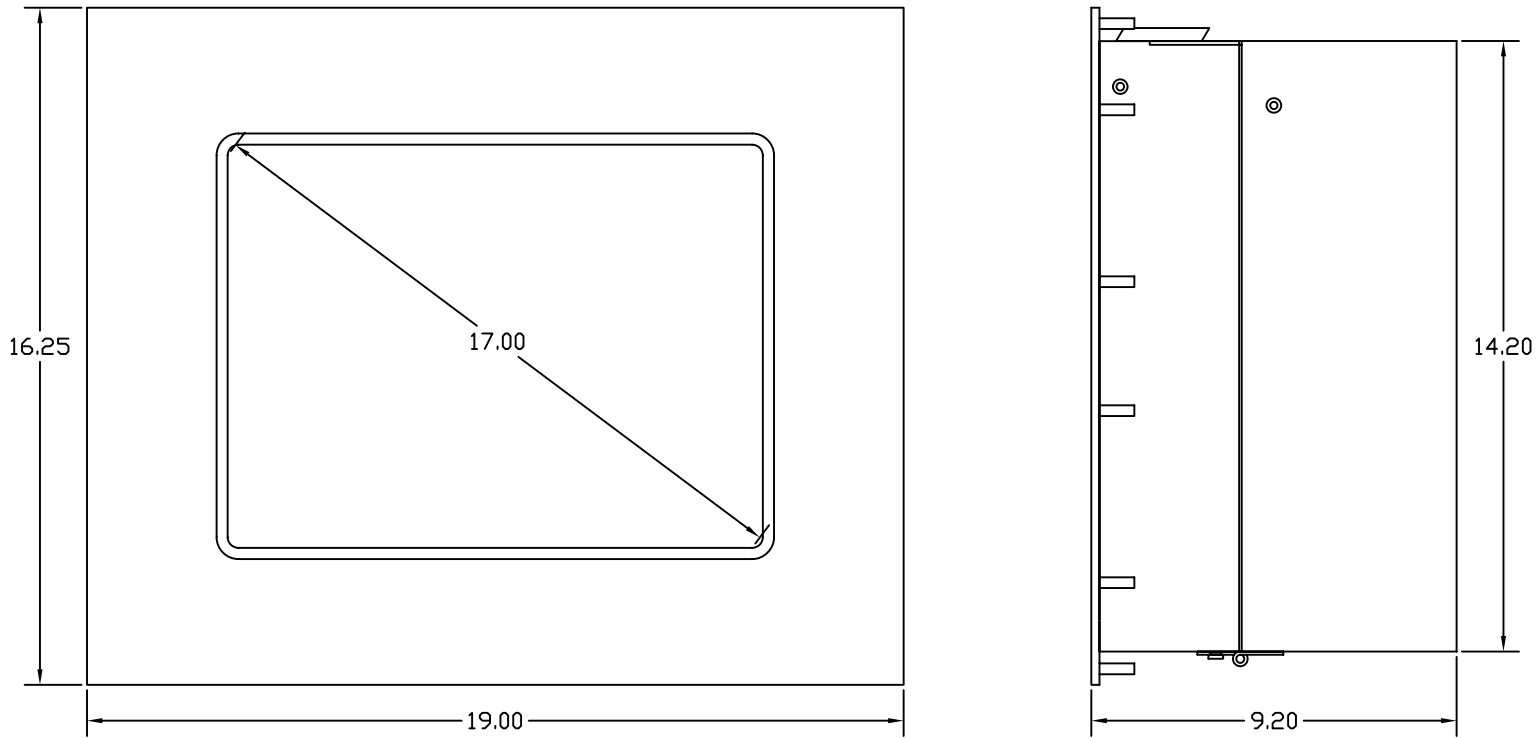

FPI1700 Series Panel Mount Dimensions

FPI1700 Series Rack Mount Dimensions

FPI1700-P Panel Cutout