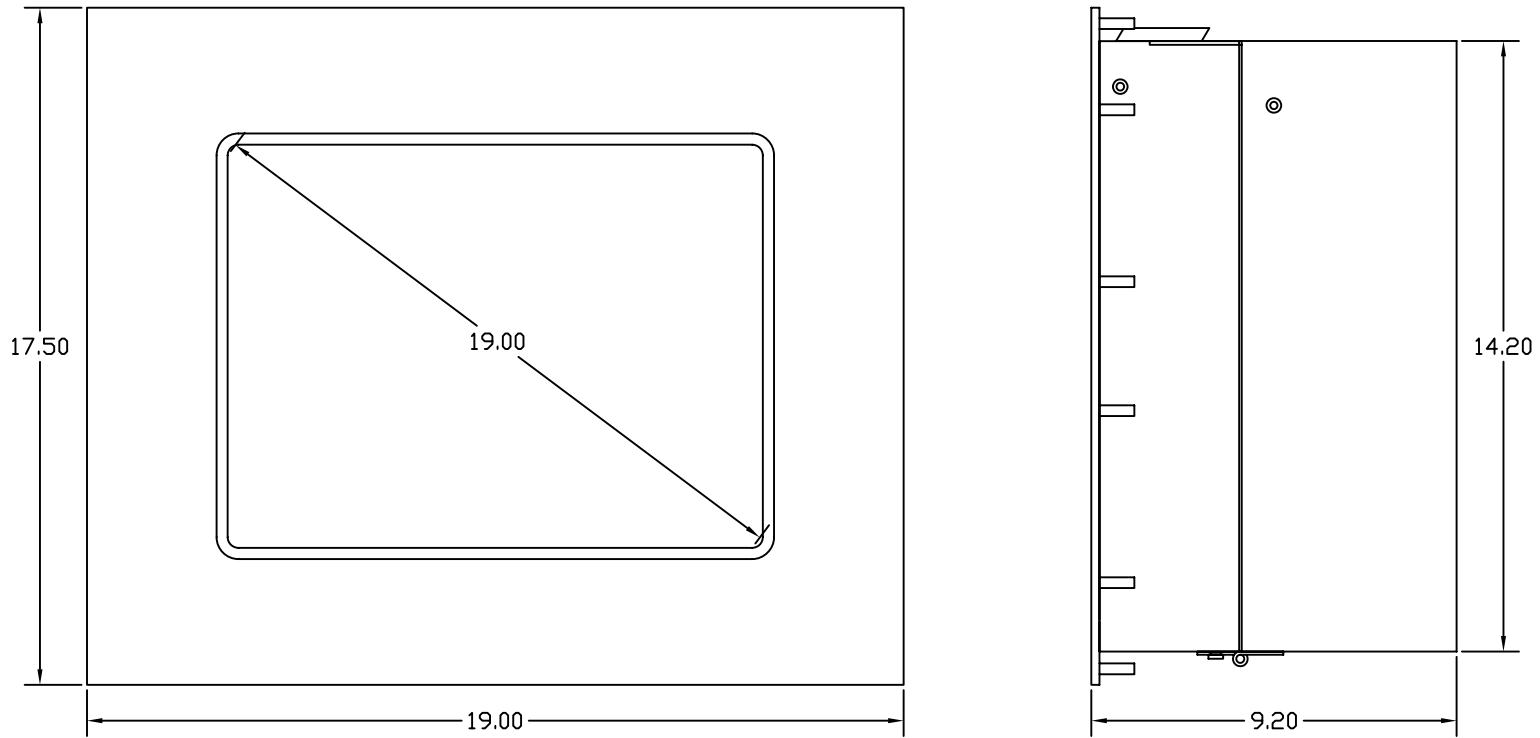

## FPI1900 Series Panel Mount Dimensions

## FPI1900 Series Rack Mount Dimensions